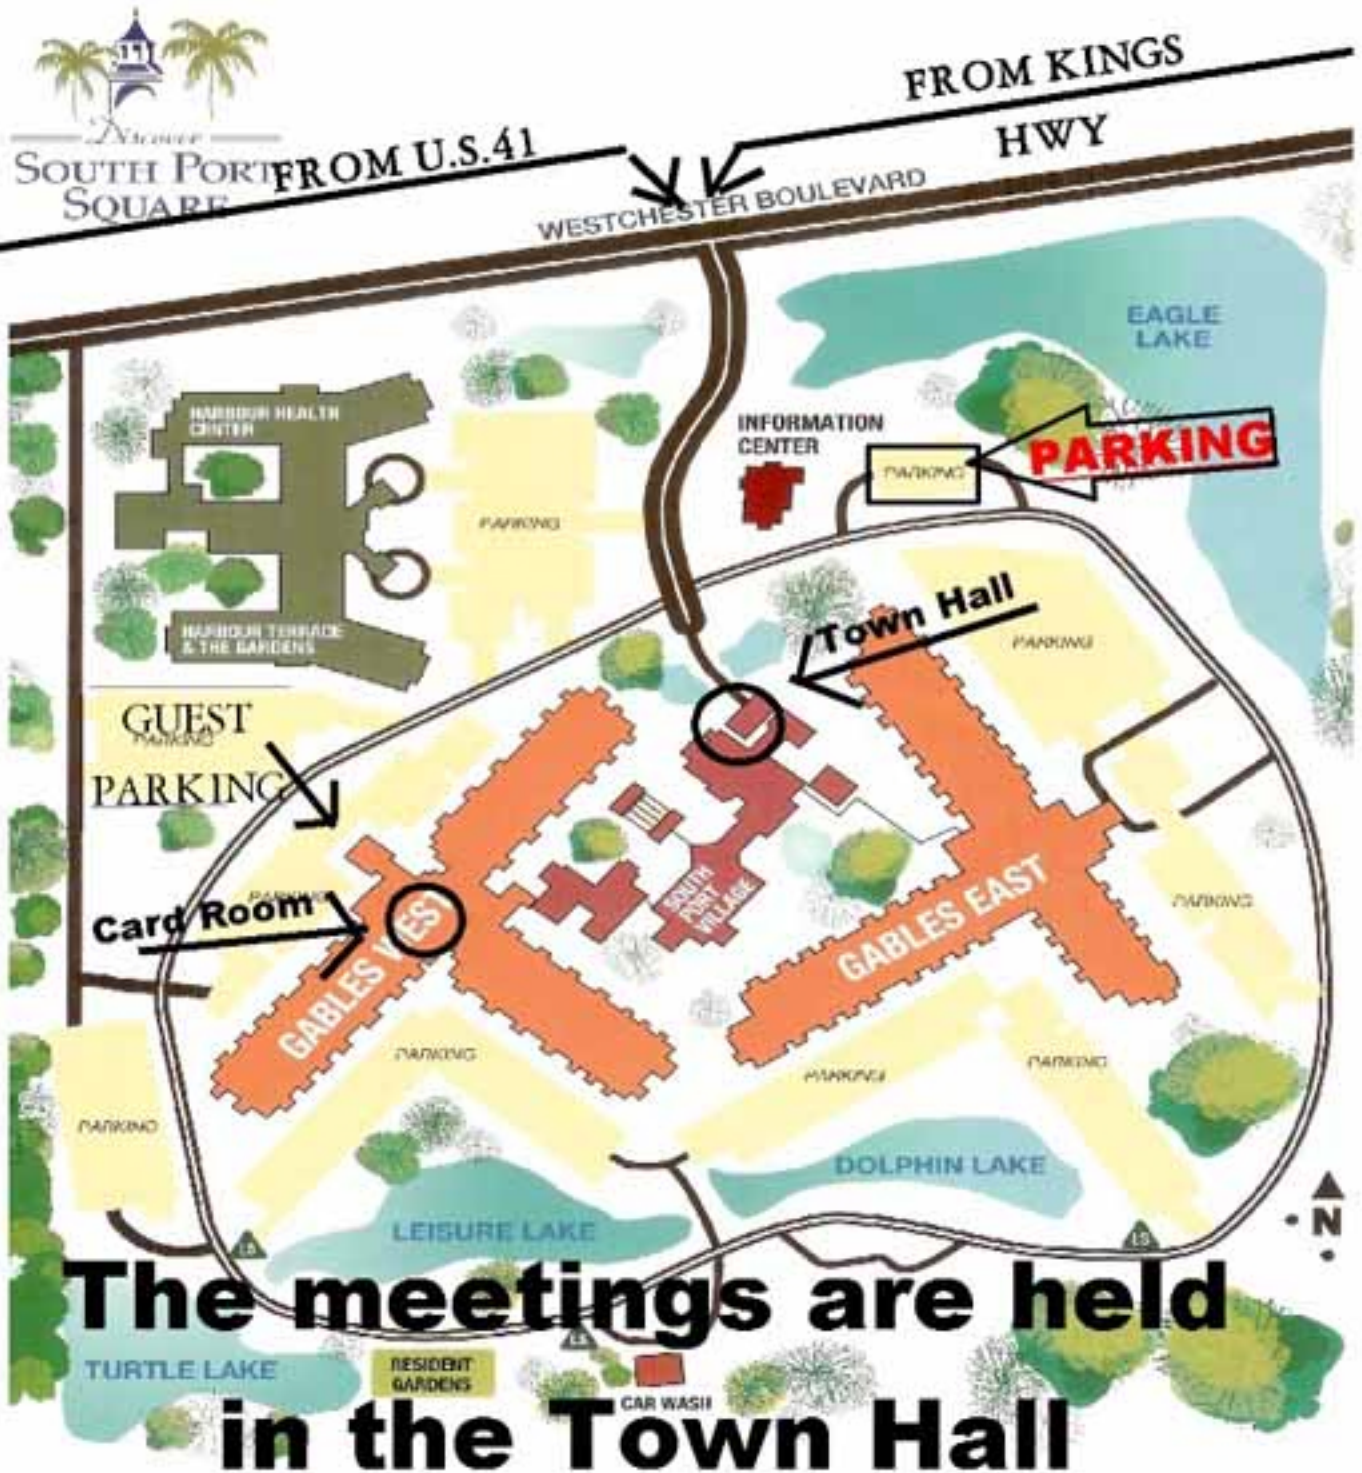

FROM THE NORTH

**I-75 EXIT 170 KINGS HWY
RIGHT TO WESTCHESTER BLVD R**

**-----
US 41 - LEFT ON GARDNER
RIGHT ON WESTCHESTER BLVD.**

FROM THE SOUTH

**I-75 EXIT 164 LEFT TO
PUNTA GORDA, RIGHT ON US 41
OVER PEACE RIVER BRIDGE
1st LIGHT - KINGS HWY TURN R 2nd
LIGHT L ON WESTCHESTER**

**The meetings are held
in the Town Hall**